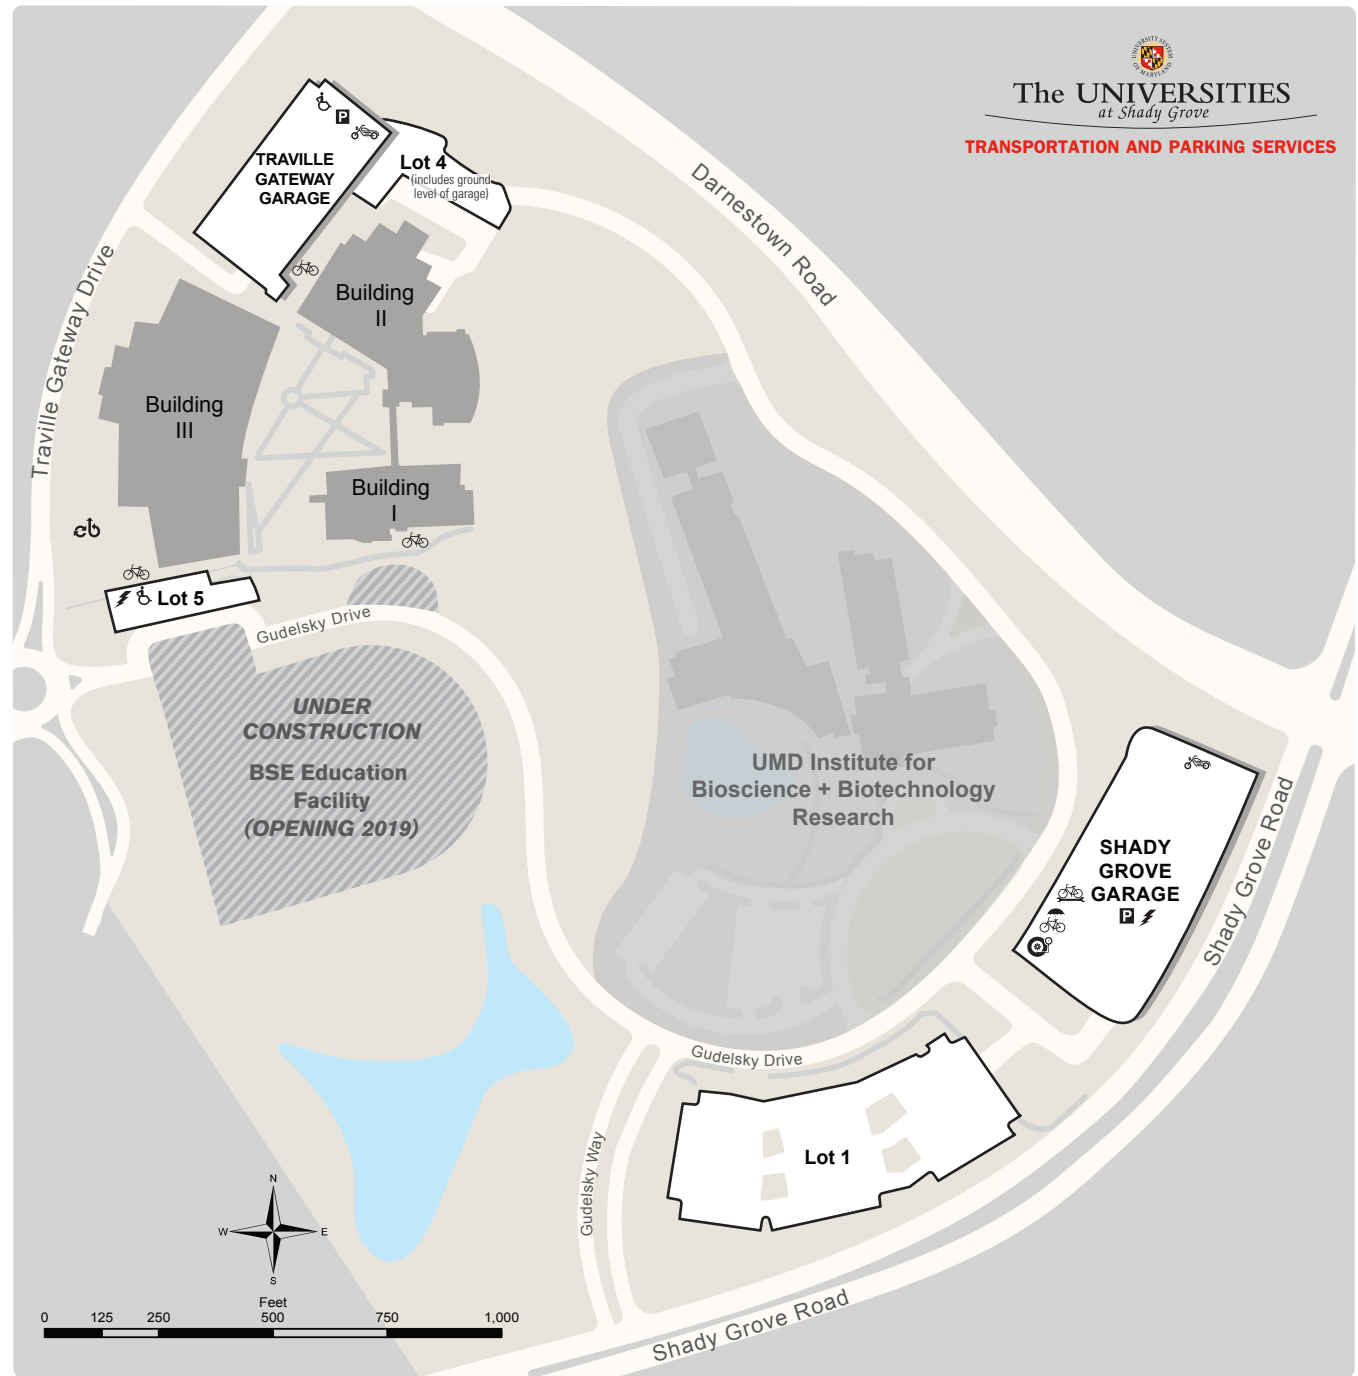

USG PARKING MAP

2016 - 2017

LEGEND

- | | |
|------------------------------------------------------------------------------------------------------|------------------------------------------------------------------------------------------------------|
|  Visitor Parking |  Charging Station |
|  Disabled Parking |  Bikeshare Station |
|  Bicycle Parking |  Motorcycle Parking |
|  Covered Bike Parking |  Car Tire Pump |
|  Bike Repair Station | |

VISITOR PARKING RATES

Weekday Parking Rates	\$2/hr (Maximum \$10/day) Monday - Friday, 6:00 AM - 11:00 PM
Late Night Weekday Parking Rates	\$1/hour (Maximum \$10/day) Monday - Friday, 11:00 PM - 6:00 AM
Weekend Parking Rates	\$1/hour (Maximum \$5/day) Friday 11pm - Monday 6am

PARKING ASSIGNMENTS

Employee Parking	Traville Gateway Garage Shady Grove Garage (overflow)
Student Parking	Lot 1, Shady Grove Garage
Visitor Parking	Traville Gateway Garage Shady Grove Garage

NOTE: Printed map subject to change. Visit our website at <https://shadygrove.umd.edu/about/visit/parking> for the most current map.

The UNIVERSITIES
at Shady Grove

TRANSPORTATION AND PARKING SERVICES